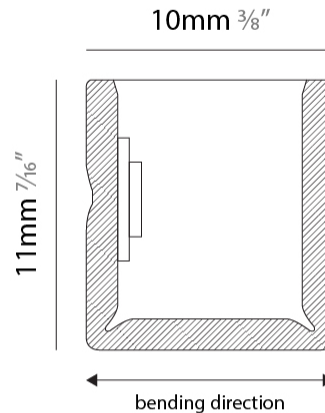

GENERAL

Series: Flexlite _____
Subseries: Firenze Palla Monopoint _____
Brand: Unonovesette _____
Division: Exterior _____
Mounting Type: Surface _____
Mounting Location: Wall _____
Subcategory: Wall Effect _____

PHYSICAL

Shape: Curves _____
Length (mm): 1000 _____
Length (in): 39 ³/₈ _____
Width (mm): 10 _____
Width (in): 0 ⁷/₈ _____
Height (mm): 11 _____
Height (in): 0 ⁷/₁₆ _____
Light Distribution: Omnidirectional _____
Diffuser: Polyurethane - Opal _____
Fixture Finish: WHI _____
Fixture Material: PVC / Polyurethane _____
Cable Details: Neoprene 300mm 2x0.5 mm2 _____
Upon Request: Custom length - maximum of 5 meters _____

ELECTRICAL

Lamp Type: LED _____
Input Wattage (W): 13.57/m _____
Total Output Wattage (W): 11.21/m _____
Dimming: Non-Dimmable / 0-10V Dimming _____
Driver Included: No _____
Driver Location: Remote _____
Driver Type: Constant Voltage - Universal _____
Driver Class: Class 2 _____
Input Voltage (V): 120 - 277 _____
Output Voltage (V): 24 _____

LED

Color Temperature (°K): 2700 / 3150 / 4300 / 5250 _____
Max. Delivered Lumen (lm): 470 (3150K) _____
CRI: >85 CRI _____
Lamp Life (hrs): 50000 _____
Upon Request: Dim to Warm _____

OPTICAL

Optic°: 120° Diffused light _____

RATINGS AND CERTIFICATIONS

Certified By: Certified for North American Standards _____
IP rating: IP68 (for permanent submersion 5m) _____