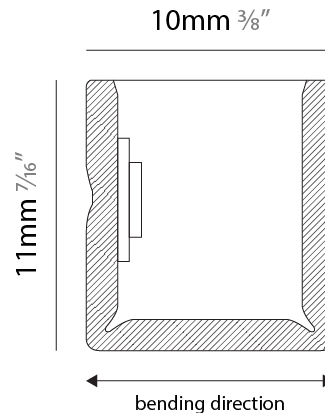

E12W0004-

base number _____ Color _____
Temperature _____

1. To build a product code in our configurator select the specify button on the base model # product page
2. To build a manual product code on this datasheet choose from the options listed below in blue font and add the suffix to the base model #

GENERAL

Series: Flexlite
Subseries: Firenze Palla Monopoint
Brand: Unonovesette
Division: Exterior
Mounting Type: Surface
Mounting Location: Wall
Subcategory: Wall Effect

PHYSICAL

Shape: Curves
Length (mm): 1000
Length (in): 39 ³/₈
Width (mm): 10
Width (in): 0 ³/₈
Height (mm): 11
Height (in): 0 ⁷/₁₆
Light Distribution: Omnidirectional
Diffuser: Polyurethane - Opal
Fixture Finish: WHI
Fixture Material: PVC / Polyurethane
Cable Details: Neoprene 300mm 2x0.5 mm²
Upon Request: Custom length - maximum of 5 meters

ELECTRICAL

Lamp Type: LED
Input Wattage (W): 13.57/m
Total Output Wattage (W): 11.21/m
Dimming: Non-Dimmable / 0-10V Dimming
Driver Included: No
Driver Location: Remote
Driver Type: Constant Voltage - Universal
Driver Class: Class 2
Input Voltage (V): 120 - 277
Output Voltage (V): 24

LED

Color Temperature (°K): 2700 / 3150 / 4300 / 5250
Max. Delivered Lumen (lm): 470 (3150K)
CRI: >85 CRI
Lamp Life (hrs): 50000
Upon Request: Dim to Warm

OPTICAL

Optic°: 120° Diffused light

RATINGS AND CERTIFICATIONS

Certified By: Certified for North American Standards
IP rating: IP68 (for permanent submersion 5m)