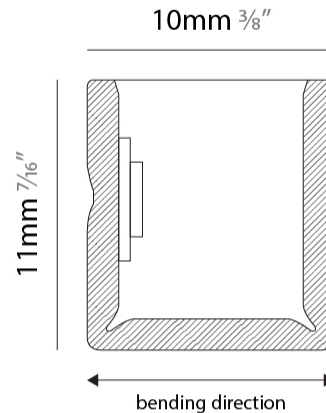

GENERAL

Series: Flexlite _____
Subseries: Firenze Palla Monopoint _____
Brand: Unonovesette _____
Division: Exterior _____
Mounting Type: Surface _____
Mounting Location: Wall _____
Subcategory: Wall Effect _____

PHYSICAL

Shape: Curves _____
Length (mm): 1000 _____
Length (in): 39 ³/₈ _____
Width (mm): 10 _____
Width (in): 0 ³/₈ _____
Height (mm): 11 _____
Height (in): 0 ⁷/₁₆ _____
Light Distribution: Omnidirectional _____
Diffuser: Polyurethane - Opal _____
Fixture Finish: WHI _____
Fixture Material: PVC / Polyurethane _____
Cable Details: Neoprene 300mm 2x0.5 mm2 _____
Upon Request: Custom length - maximum of 5 meters _____

ELECTRICAL

Lamp Type: LED _____
Input Wattage (W): 13.57/m _____
Total Output Wattage (W): 11.21/m _____
Dimming: Non-Dimmable / 0-10V Dimming _____
Driver Included: No _____
Driver Location: Remote _____
Driver Type: Constant Voltage - Universal _____
Driver Class: Class 2 _____
Input Voltage (V): 120 - 277 _____
Output Voltage (V): 24 _____

LED

Color Temperature (°K): 2700 / 3150 / 4300 / 5250 _____
Max. Delivered Lumen (lm): 470 (3150K) _____
CRI: >85 CRI _____
Lamp Life (hrs): 50000 _____
Upon Request: Dim to Warm _____

OPTICAL

Optic°: 120° Diffused light _____

RATINGS AND CERTIFICATIONS

Certified By: Certified for North American Standards _____
IP rating: IP68 (for permanent submersion 5m) _____